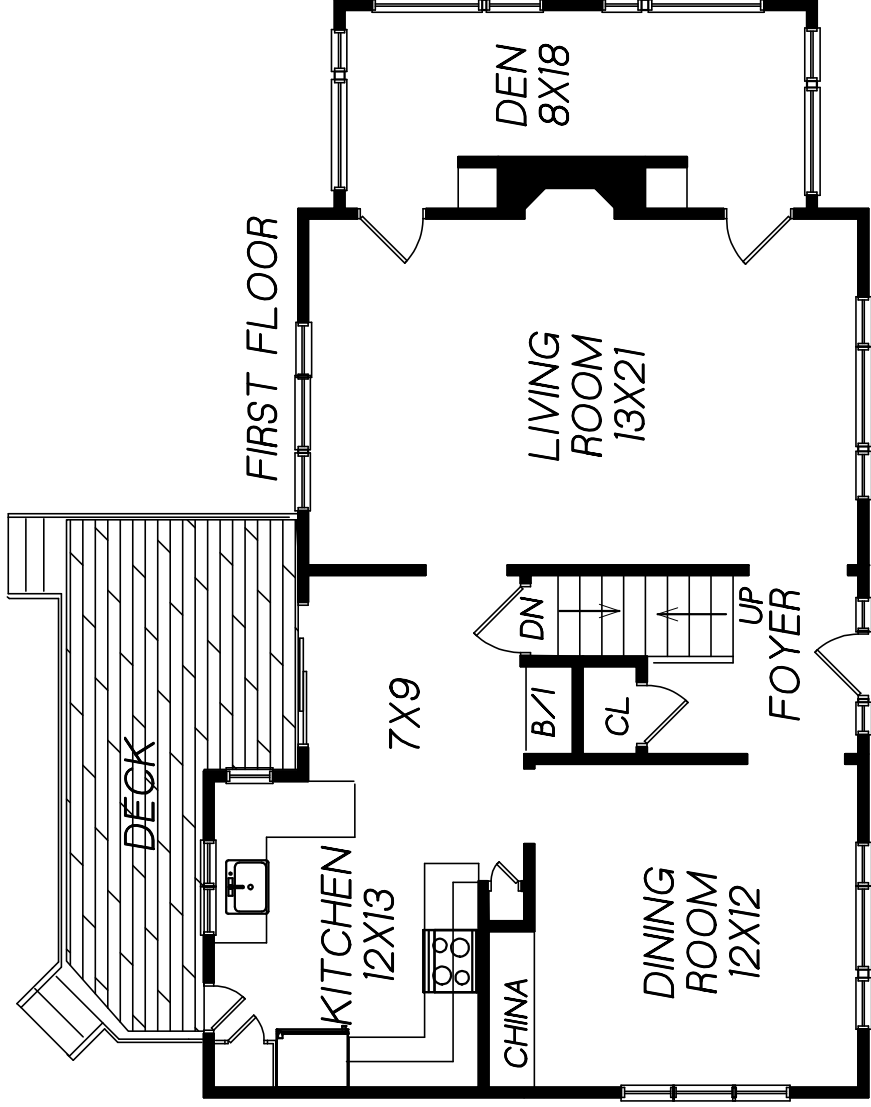

111 ROBBINS ROAD
WATERTOWN, MA

Prepared for
Brattle Associates

M Carol Meyer
781-455-8100
Copyright ©2008

This drawing is an artistic rendering intended for marketing purposes only. The dimensions and/or square footage is approximate and should be verified by an independent source. This drawing is copyright protected and therefore licensed for use by those named on the floor plan.